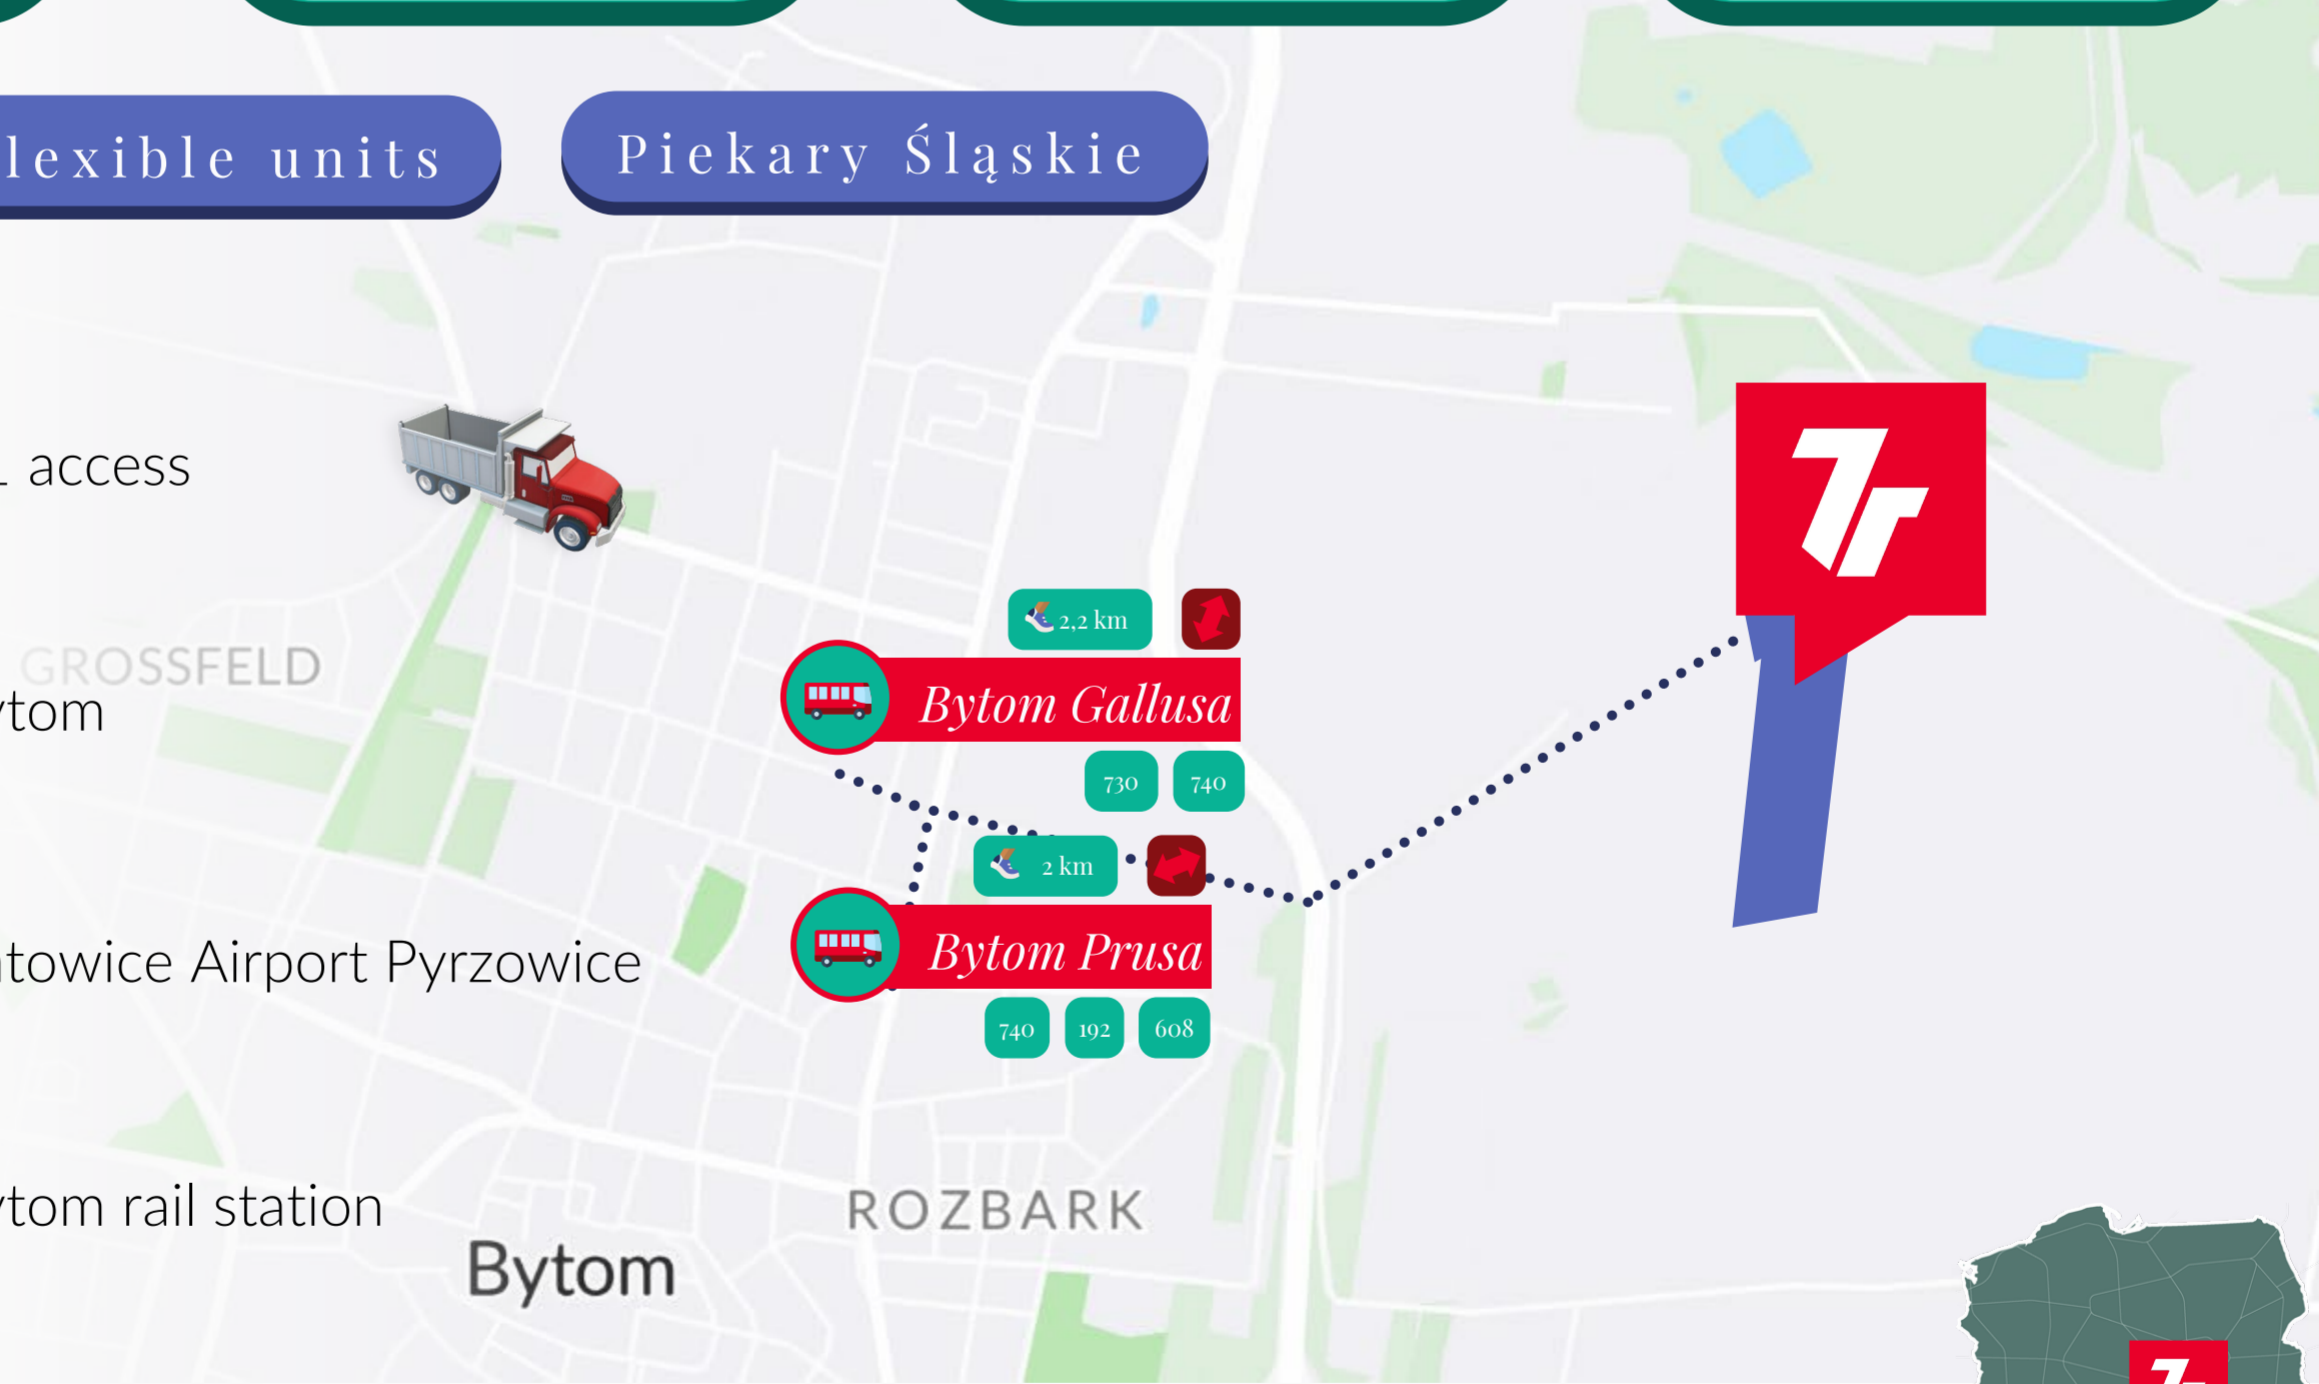

7R PARK *Bytom (Piekary Śląskie)*

Warehouse

7R Park Piekary Śląskie is a modern, large-scale logistics facility in Upper Silesia, designed for high-throughput warehousing and regional distribution. The project will offer approx. 74,000 sqm GLA on a plot of approx. 155,000 sqm, providing an efficient layout for logistics operations, strong yard functionality and flexibility for 3PL, e-commerce, retail replenishment and light industrial uses.

Flexible units

Piekary Śląskie

~1.5 km  to A1 access

~2.8 km  to Bytom

~16.3 km  to Katowice Airport Pyrzowice

~16.3 km  to Bytom rail station

Location

Located in Piekary Śląskie within the core of the Upper Silesian metropolitan area, the site benefits from one of Poland's largest industrial and consumer catchments. The location supports fast regional distribution across the Silesia region and efficient access to southern Poland and cross-border markets, backed by dense transport infrastructure and a mature logistics ecosystem.