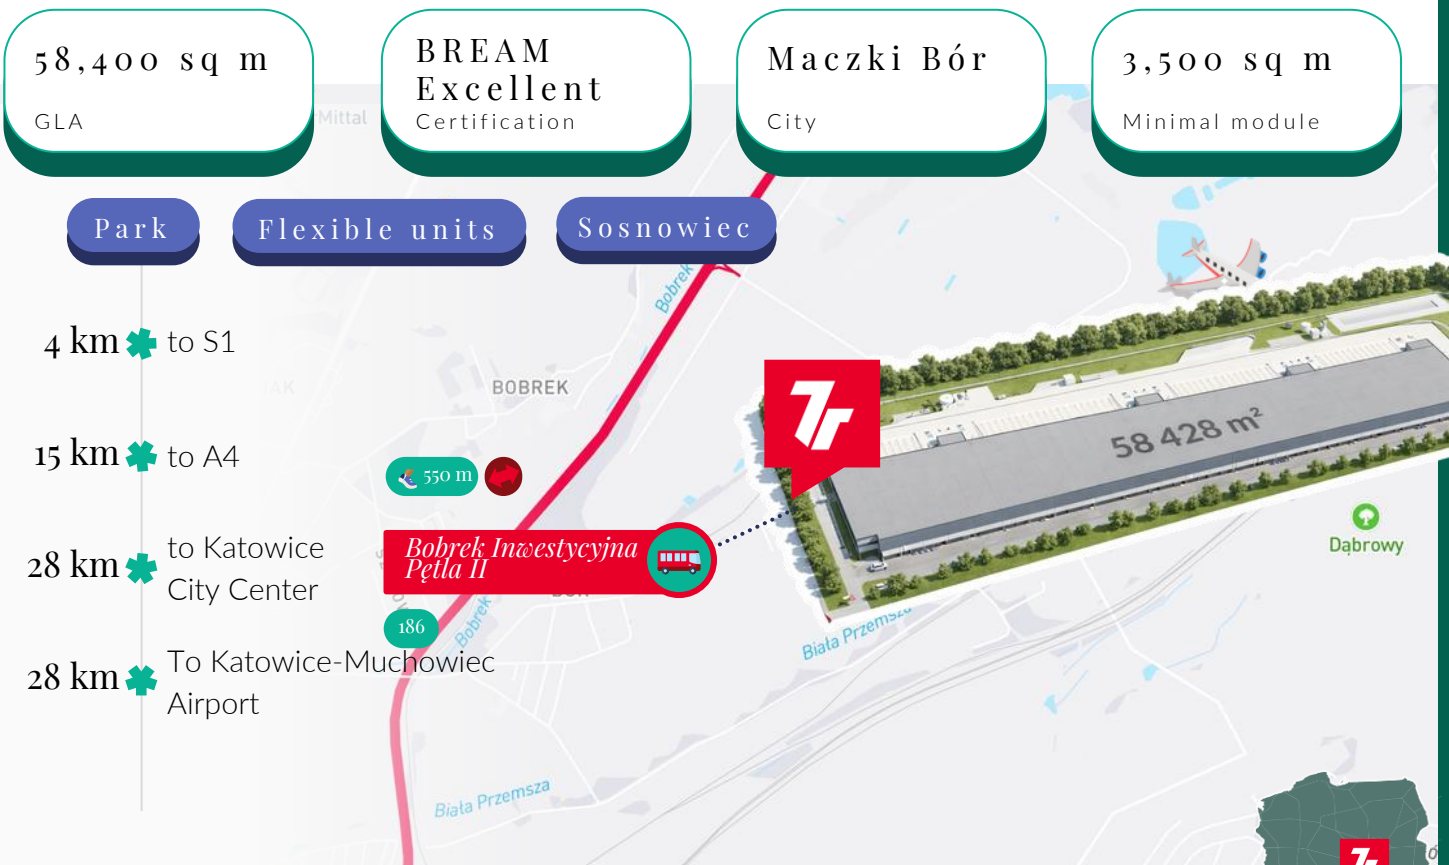

7R PARK *Sosnowiec*

Warehouse

7R Maczki Bór is a modern Class A logistics and warehouse complex located in a well-established industrial zone with strong market recognition. The development is being delivered in one of the most promising areas of Upper Silesia, offering excellent conditions for companies planning to expand their logistics, distribution and light manufacturing operations. The location provides strong potential to attract both new tenants and businesses relocating from outdated facilities or seeking opportunities for further growth.

Location

The location of the development, surrounded by numerous industrial plants and companies operating in older, depreciated facilities, creates significant commercial potential. The Eastern Upper Silesia region remains one of the most sought-after areas for the development of modern logistics and industry, offering access to a skilled workforce and well-developed transport infrastructure.